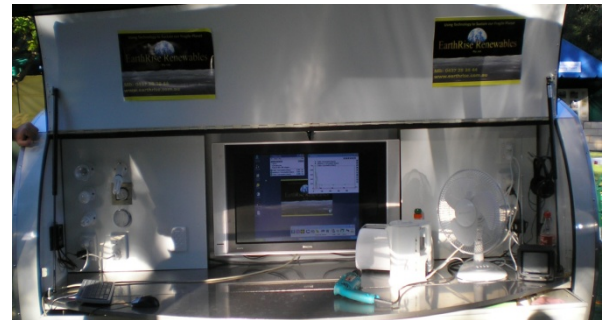

Logistics:

The talks can be structured to suit your time requirements but ideally are comprised of:

- 10min Talk.
- 15 min Interactive demonstration allowing participants involvement.
- 5 min DVD presentation.
- 5 min Windup talk to recap & informal test.
- Total time approx: 35-45 mins

Ideal group size should be no more than 15 at a time, for larger groups than this we can split into two, one doing DVD & talk while the other group is involved with the demonstration.